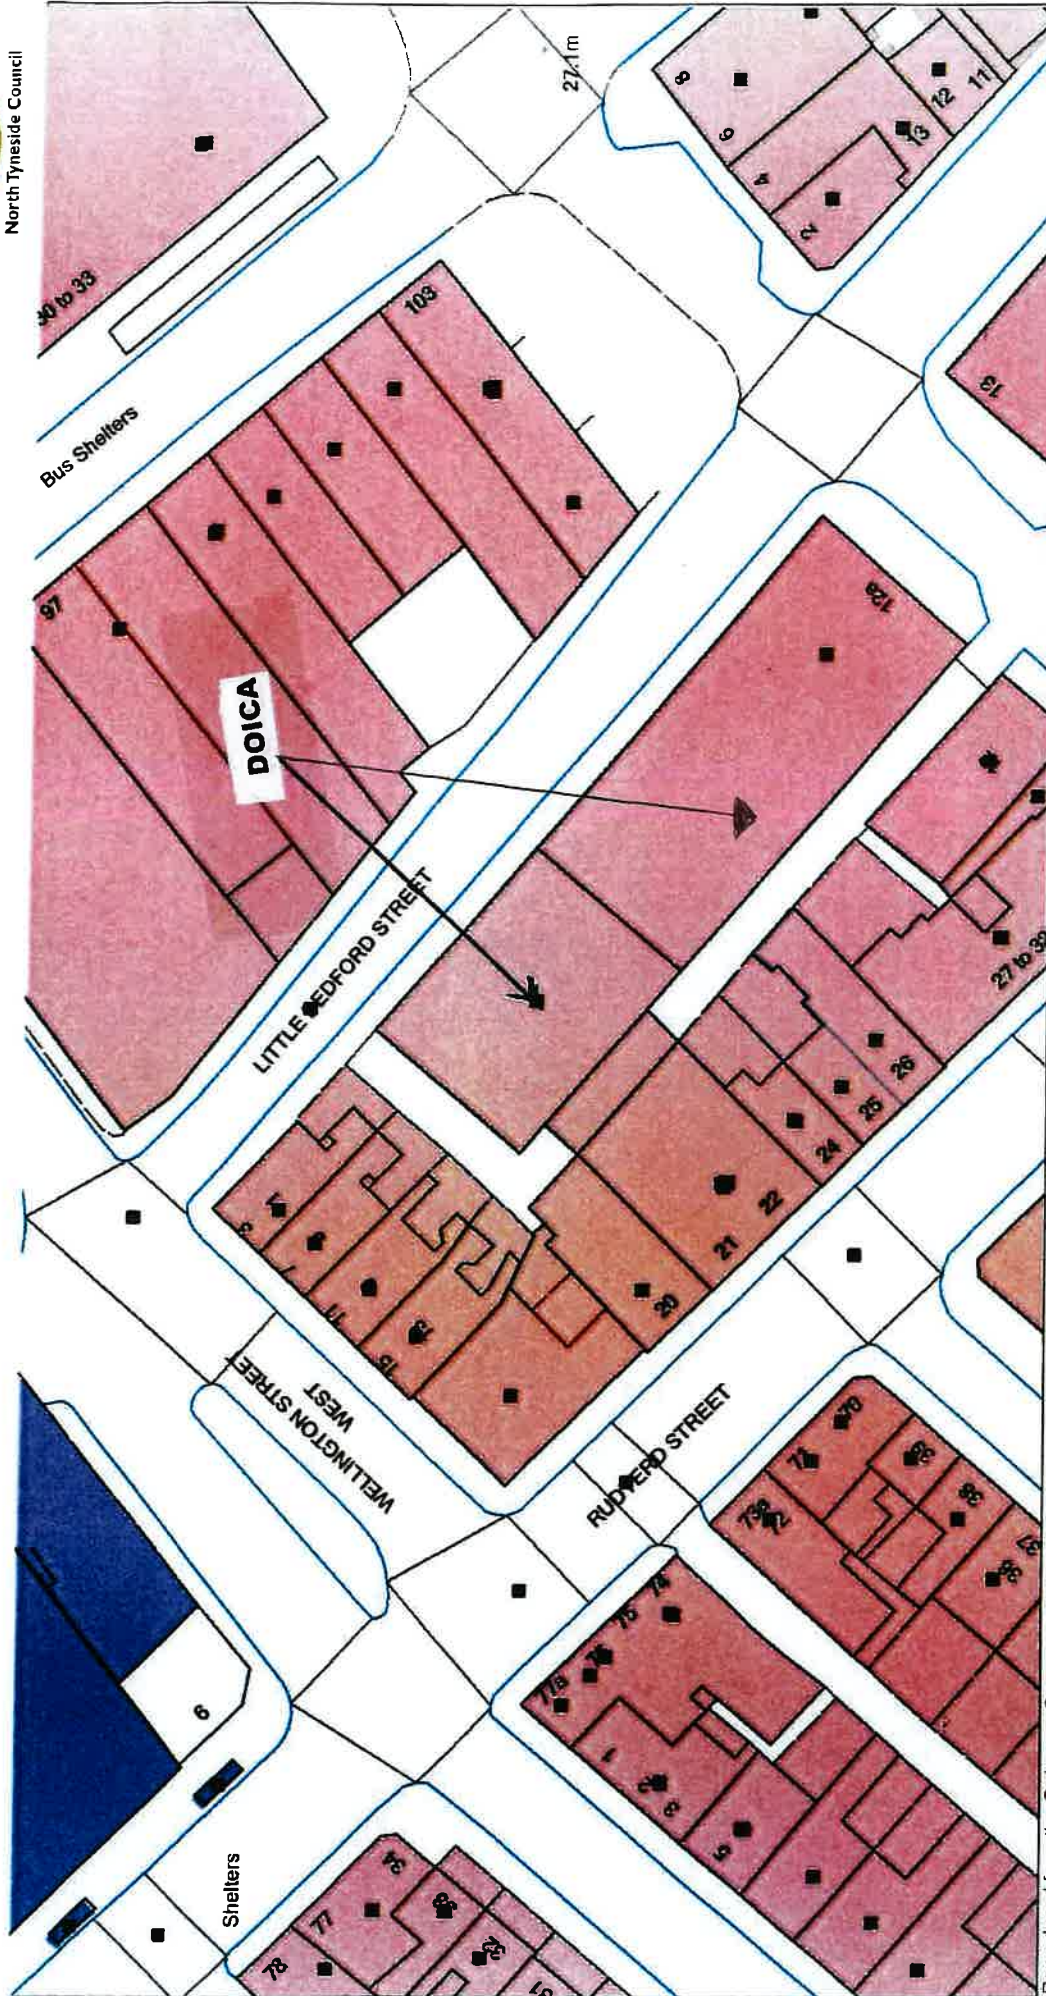

APPENDIX 3

DOICA

15 Little Bedford Street

North Tyneside Council

Reproduced from the Ordnance Survey material with the permission of Ordnance Survey on behalf of the Controller of Her Majesty's Stationery Office © Crown Copyright 2012. Unauthorised reproduction infringes Crown Copyright and may lead to prosecution or civil proceedings.
 North Tyneside Council © Crown Copyright and database right 2012.
 Ordnance Survey Licence Number 0100016801